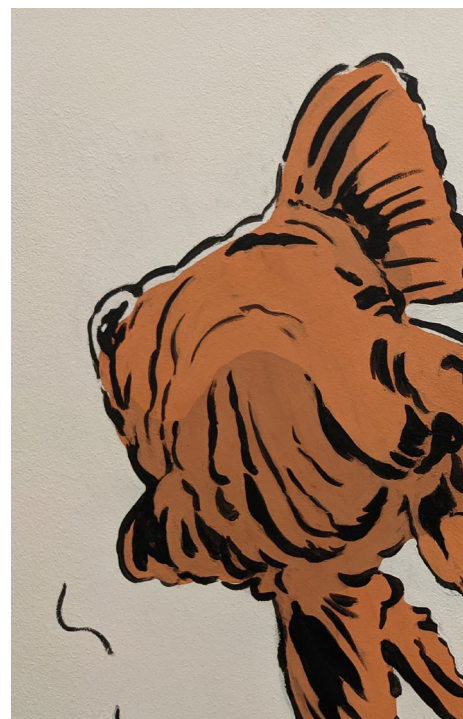

Under the sea

Private client

date. 2023

city. Hasting

size. mural painting 5000 mm x 2500mm