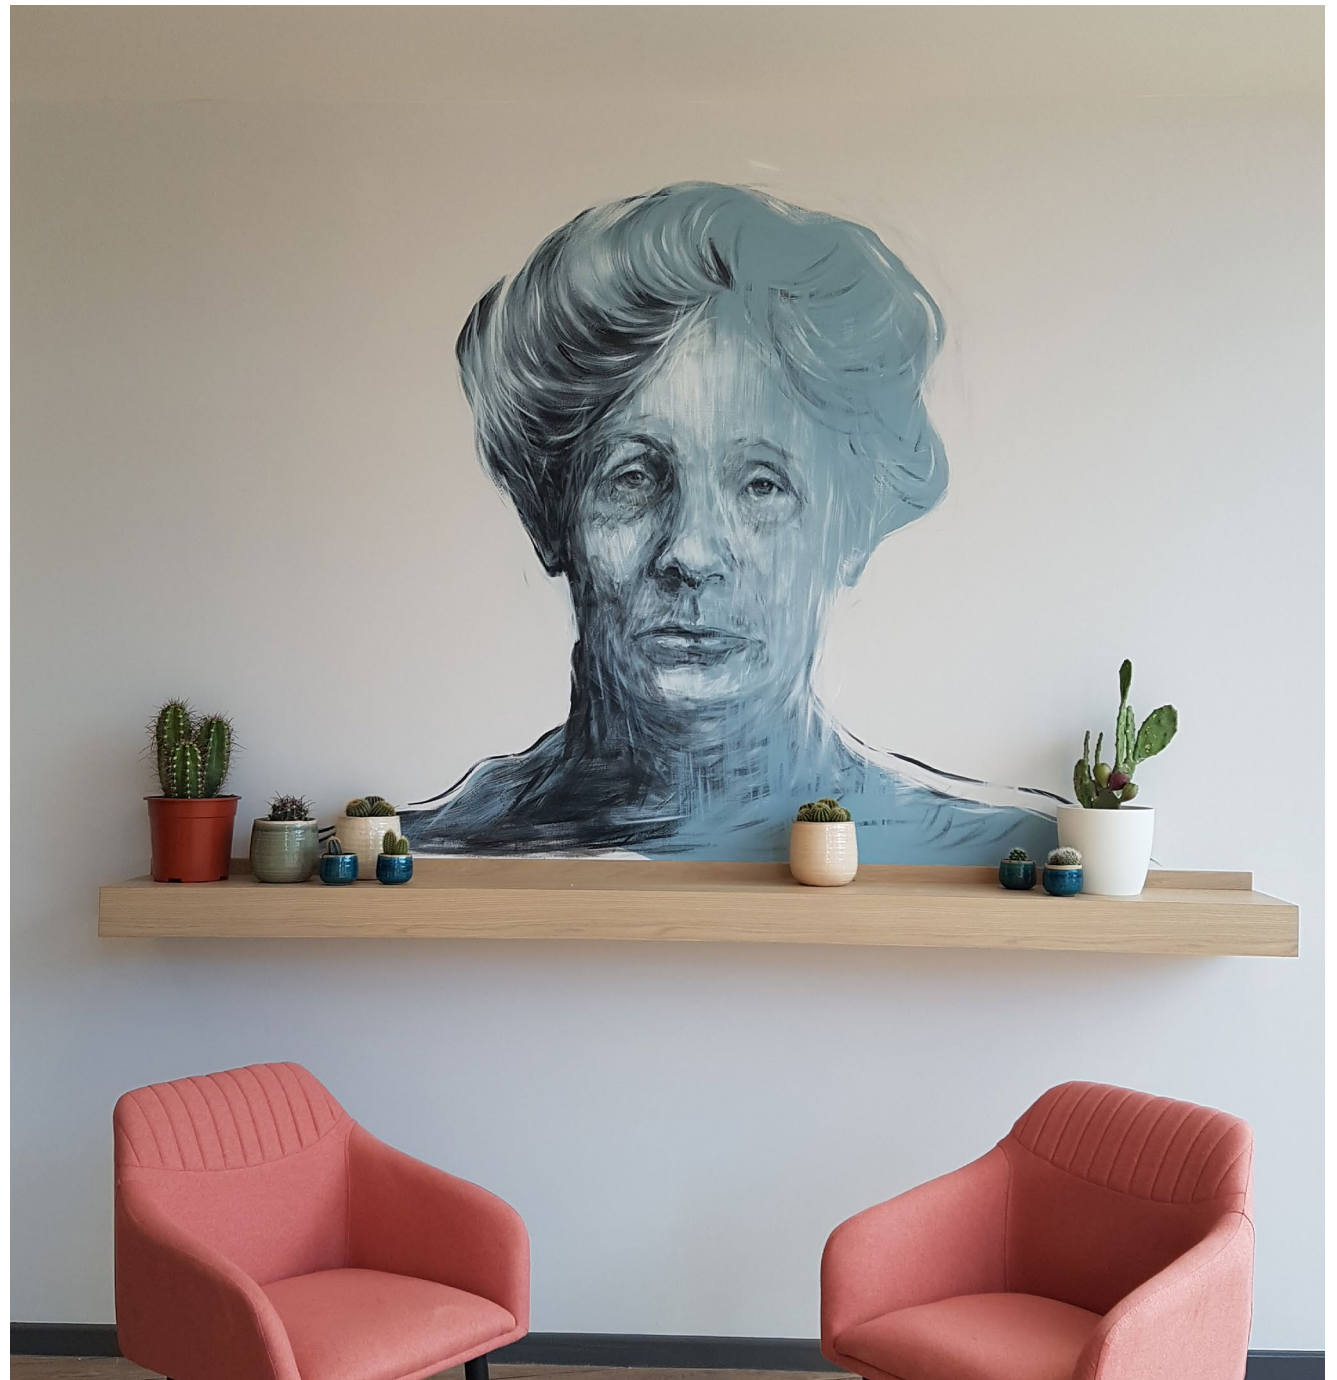

# Bird Vintage

Private client

date. 2021

city. London

size. mural painting 2800 mm x 3200mm

# New Set

Private client

date. 2022

city. London

size. mural painting 2800 mm x 3400mm

# Emmeline Pankhurst

Student accommodation

date. 2019

city. Chester

size. mural painting 1600 mm x 2000mm