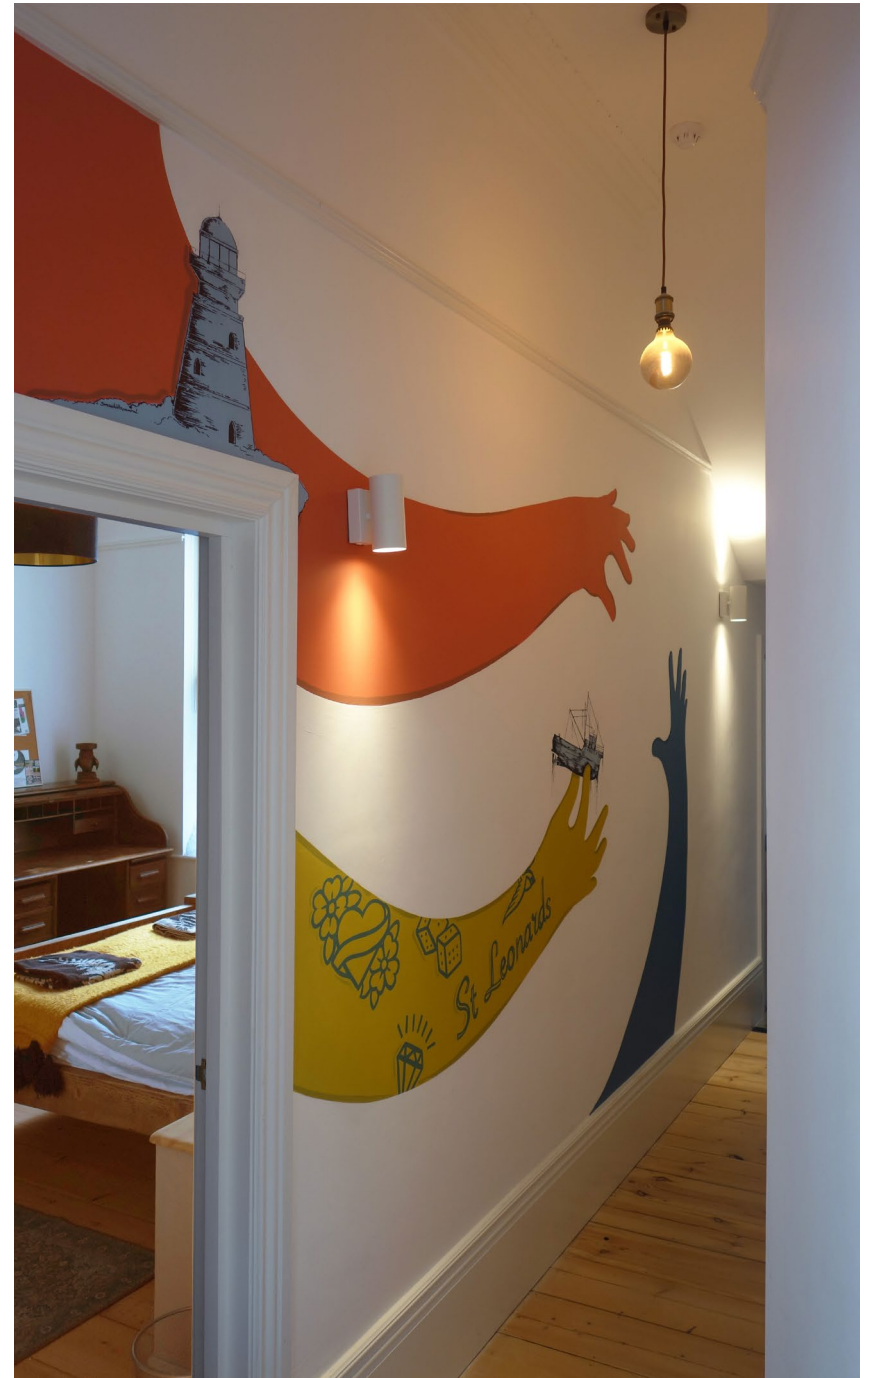

Hastings

Private client
date. 2022
city. Hastings
size. mural painting 2800 mm x 4500mm