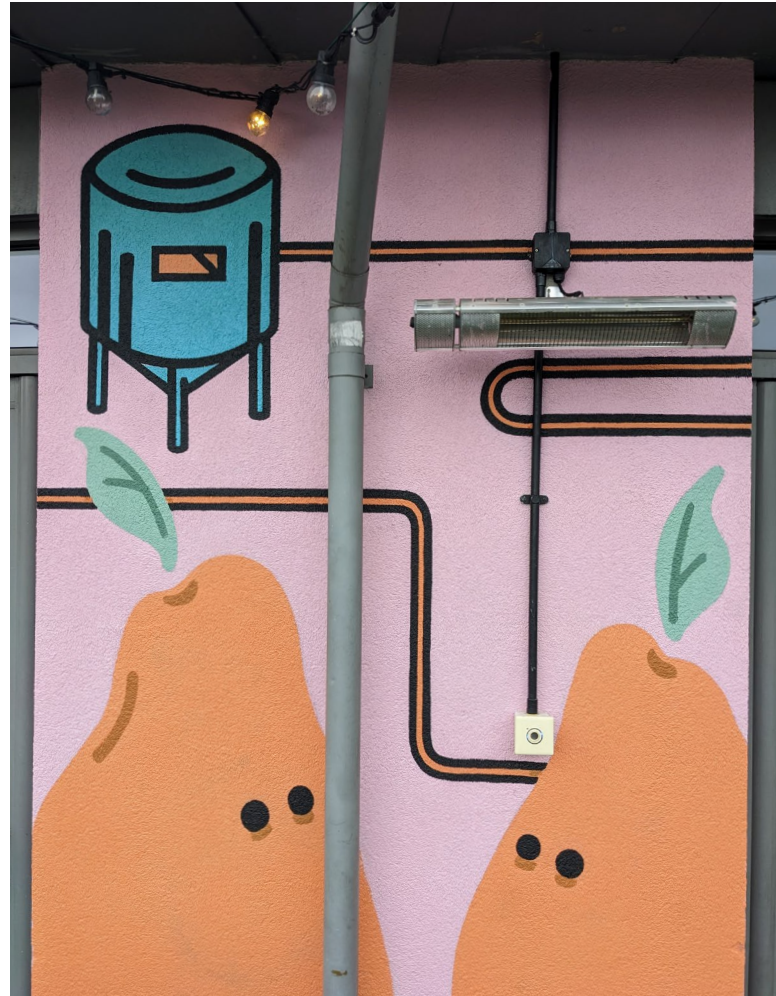

Brewery 0 Degrees

Private Client
date. 2023
city. Bristol
size. 2400 x 1500 (3 units)