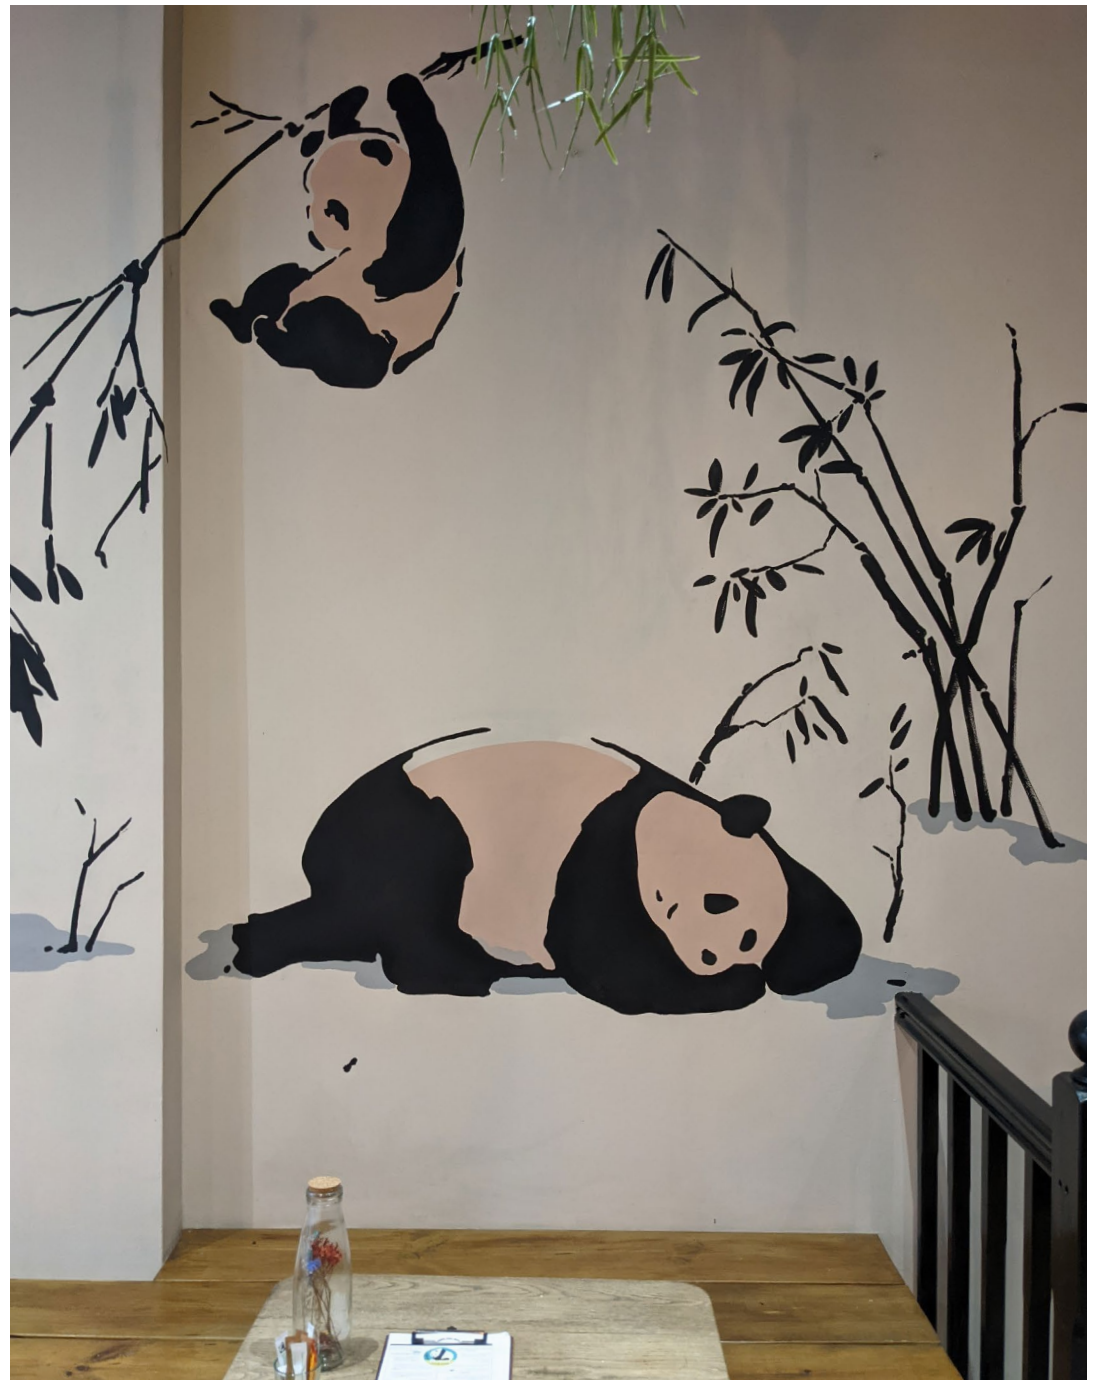

# Oxford Field

Private client  
date. 2022  
city. Oxford  
size. mural painting 3500 mm x 5000mm

# Panda Cafe

Private client

date. 2023

city. London

size. mural painting 2400 mm x 5000mm